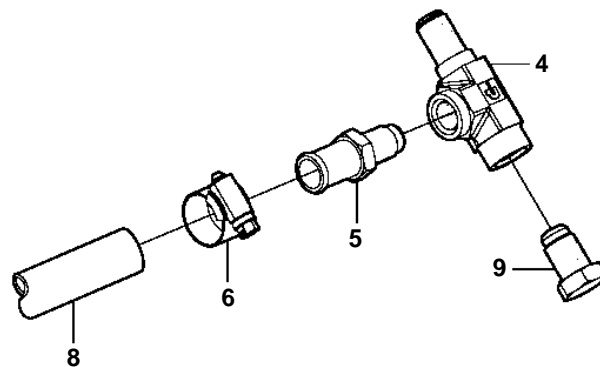

8.1Gi-A, 8.1Gi-C, 8.1Gi-D, 8.1GSi-A, 8.1GXi-B, 8.1GXi-C, DPX375-A, DPX420-A, 8.1Gil-A, 8.1Gil-B, 8.1Gil-C, 8.1Gil-D, 8.1GXil-A, 8.1GXil-B, 8.1GXil-C, 8.1GSil-A

8.1Gi-A, 8.1Gi-C, 8.1Gi-D, 8.1GSi-A, 8.1GXi-B, 8.1GXi-C, DPX375-A, DPX420-A, 8.1Gil-A, 8.1Gil-B, 8.1Gil-C, 8.1Gil-D, 8.1GXil-A, 8.1GXil-B, 8.1GXil-C, 8.1GSil-A

REF	PART NO.	QTY	DESCRIPTION	NOTES
1	3862102	1	Hot water outlet	
2	3863068	1	· T-pipe	
3	3863438	2	· Clamp	
4	3862126	1	· Fitting	
5	3861672	1	· Nipple	
6	3853813	2	· Clamp	
7		1	Hosecirculation pump	CUT
8		X	Hoseheater	Hose not supplied with kit.
9	3861669	1	Plug