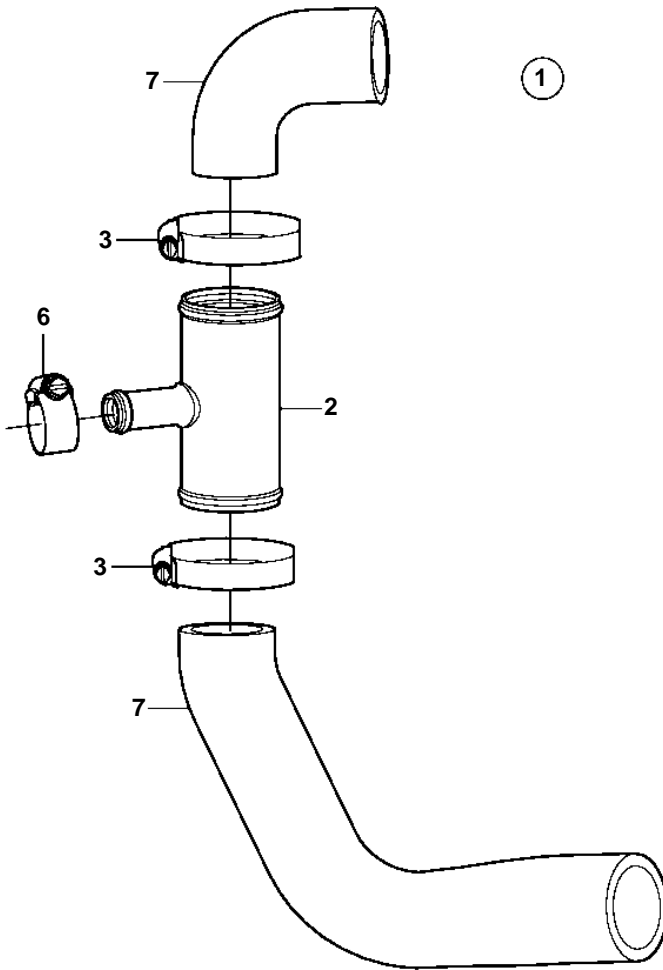

8.1Gi-A, 8.1Gi-C, 8.1Gi-D, 8.1GSi-A, 8.1GXi-B, 8.1GXi-C, DPX375-A, DPX420-A, 8.1Gil-A, 8.1Gil-B, 8.1Gil-C, 8.1Gil-D, 8.1GXil-A, 8.1GXil-B, 8.1GXil-C, 8.1GSil-A

8.1Gi-A, 8.1Gi-C, 8.1Gi-D, 8.1GSi-A, 8.1GXi-B, 8.1GXi-C, DPX375-A, DPX420-A, 8.1Gil-A, 8.1Gil-B, 8.1Gil-C, 8.1Gil-D, 8.1GXil-A, 8.1GXil-B, 8.1GXil-C, 8.1GSil-A

REF	PART NO.	QTY	DESCRIPTION	NOTES
1	3862102	1	Hot water outlet	
2	3863068	1	· T-pipe	
3	3863438	2	· Clamp	
4	3862126	1	· Fitting	
5	3861672	1	· Nipple	
6	3853813	2	· Clamp	
7		1	Hosecirculation pump	CUT
8		X	Hoseheater	Hose not supplied with kit.
9	3861669	1	Plug	